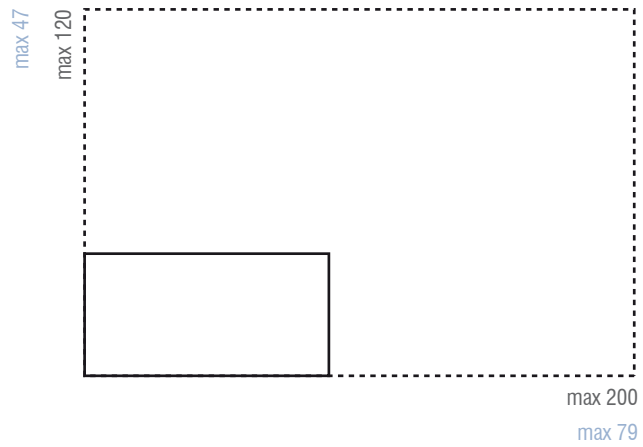

# BUZZIBACK

minimum 80 x 40 cm, maximum 120 x 200 cm

minimum 31.5 x 15.75 inch, maximum 47 x 79 inch

•BUZZI  
SPACE

**BUZZIFELT** 100% RECYCL. P.E.T. FELT

Lime 64

Orange 66

Red 59