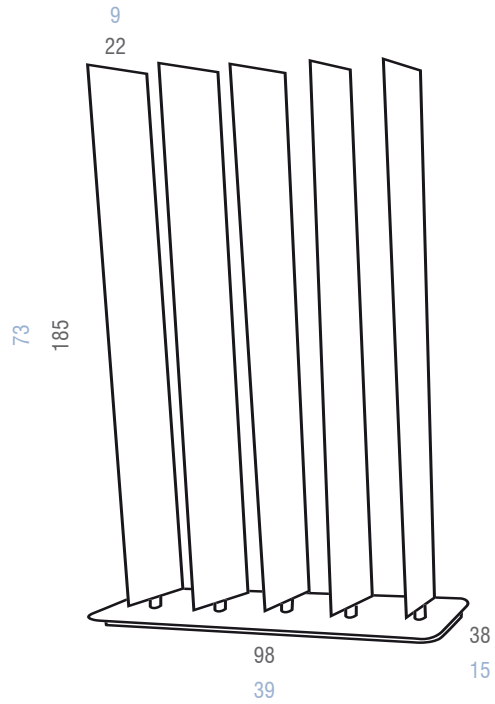

BUZZIBLINDS

H: 115 cm - 150 cm - 185 cm | Floorplate 3cm H

H: 45 inch - 59 inch - 73 inch | Floorplate 1.2 inch H

•BUZZI
SPACE

BUZZIFELT 100% RECYCL P.E.T. FELT

Lime 64

Orange 66

Red 59