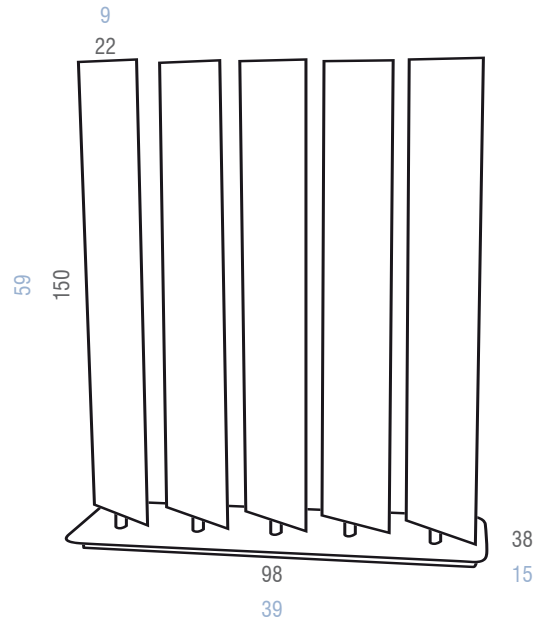

BUZZIBLINDS

H: 115 cm - 150 cm - 185 cm | Floorplate 3cm H

H: 45 inch - 59 inch - 73 inch | Floorplate 1.2 inch H

•BUZZI
SPACE

BUZZIFELT 100% RECYCL P.E.T. FELT

Lime 64

Orange 66

Red 59