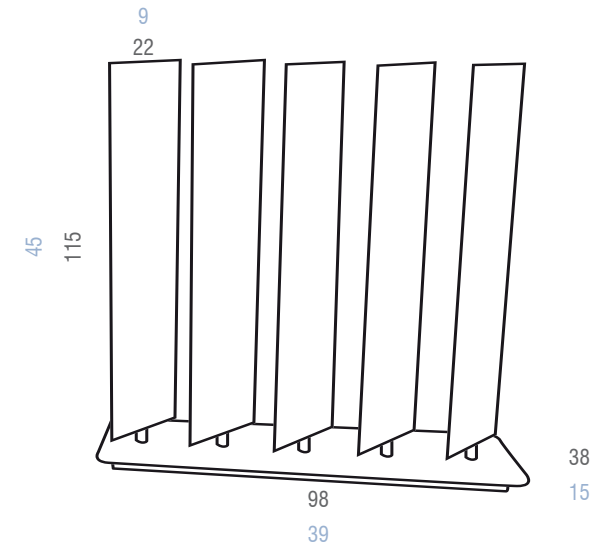

BUZZIBLINDS

H: 115 cm - 150 cm - 185 cm | Floorplate 3cm H

H: 45 inch - 59 inch - 73 inch | Floorplate 1.2 inch H

•BUZZI
SPACE

BUZZIFELT 100% RECYCL P.E.T. FELT

Lime 64

Orange 66

Red 59