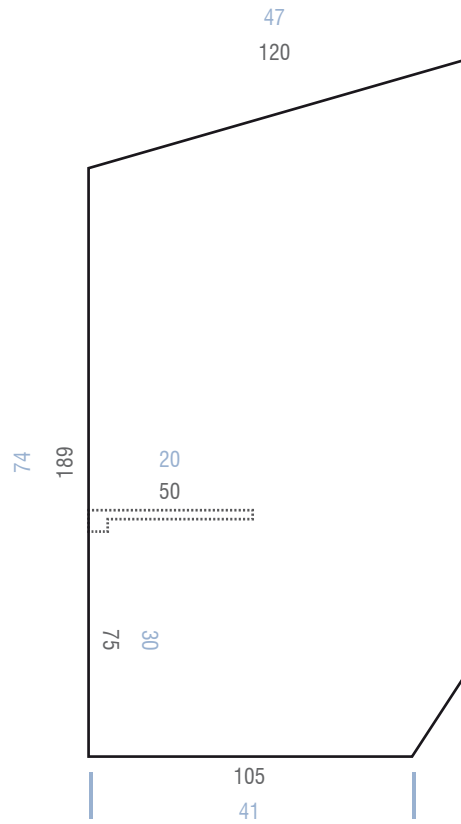

BUZZI BOOTH

120 x 129 x 215 cm | Single Screen 44 x 75 x 140 cm

47 x 51 x 85 inch | Single Screen 17 x 30 x 55 inch

•BUZZI
SPACE

BUZZIBOOTH SIDE BY SIDE

120 x 240 x 215 cm | Double Screen 44 x 170 x 140 cm

47 x 94 x 85 inch | Double Screen 17 x 67 x 55 inch

•BUZZI
SPACE

BUZZIFABRIC 70% RECYCLED WOOL | 25% RECYCLED POLYACRYL | 5% OTHER RECYCLED FABRICS

Naturel 1

Beige 1037

Kiesel 7

Taupe 1008

Rust 29