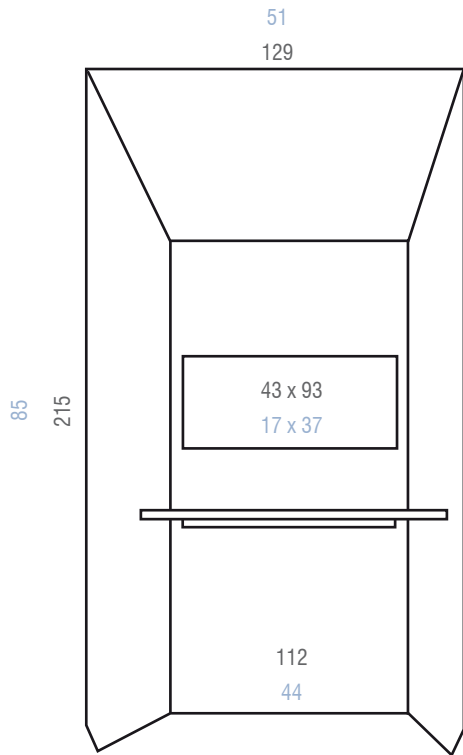

BUZZI BOOTH

120 x 129 x 215 cm | Single Screen 44 x 75 x 140 cm

47 x 51 x 85 inch | Single Screen 17 x 30 x 55 inch

•BUZZI
SPACE

BUZZIBOOTH SIDE BY SIDE

120 x 240 x 215 cm | Double Screen 44 x 170 x 140 cm

47 x 94 x 85 inch | Double Screen 17 x 67 x 55 inch

•BUZZI
SPACE

BUZZIFABRIC 70% RECYCLED WOOL | 25% RECYCLED POLYACRYL | 5% OTHER RECYCLED FABRICS

Naturel 1

Beige 1037

Kiesel 7

Taupe 1008

Rust 29