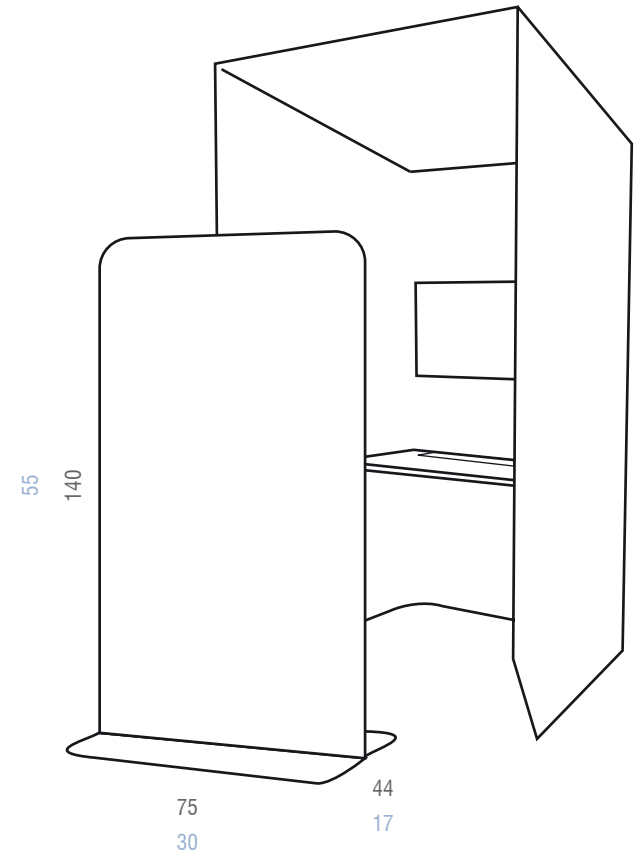

BUZZI BOOTH

120 x 129 x 215 cm | Single Screen 44 x 75 x 140 cm

47 x 51 x 85 inch | Single Screen 17 x 30 x 55 inch

•BUZZI
SPACE

BUZZIBOOTH SIDE BY SIDE

120 x 240 x 215 cm | Double Screen 44 x 170 x 140 cm

47 x 94 x 85 inch | Double Screen 17 x 67 x 55 inch

•BUZZI
SPACE

BUZZIFABRIC 70% RECYCLED WOOL | 25% RECYCLED POLYACRYL | 5% OTHER RECYCLED FABRICS

Naturel 1

Beige 1037

Kiesel 7

Taupe 1008

Rust 29