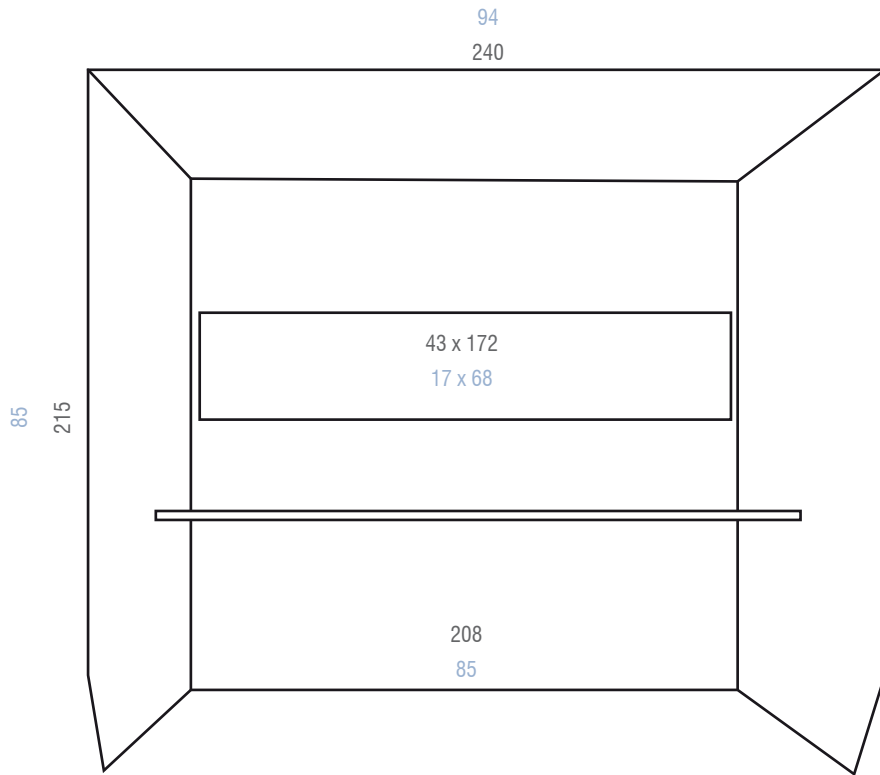

BUZZI BOOTH

120 x 129 x 215 cm | Single Screen 44 x 75 x 140 cm

47 x 51 x 85 inch | Single Screen 17 x 30 x 55 inch

•BUZZI
SPACE

BUZZIBOOTH SIDE BY SIDE

120 x 240 x 215 cm | Double Screen 44 x 170 x 140 cm

47 x 94 x 85 inch | Double Screen 17 x 67 x 55 inch

•BUZZI
SPACE

BUZZIFABRIC 70% RECYCLED WOOL | 25% RECYCLED POLYACRYL | 5% OTHER RECYCLED FABRICS

Naturel 1

Beige 1037

Kiesel 7

Taupe 1008

Rust 29