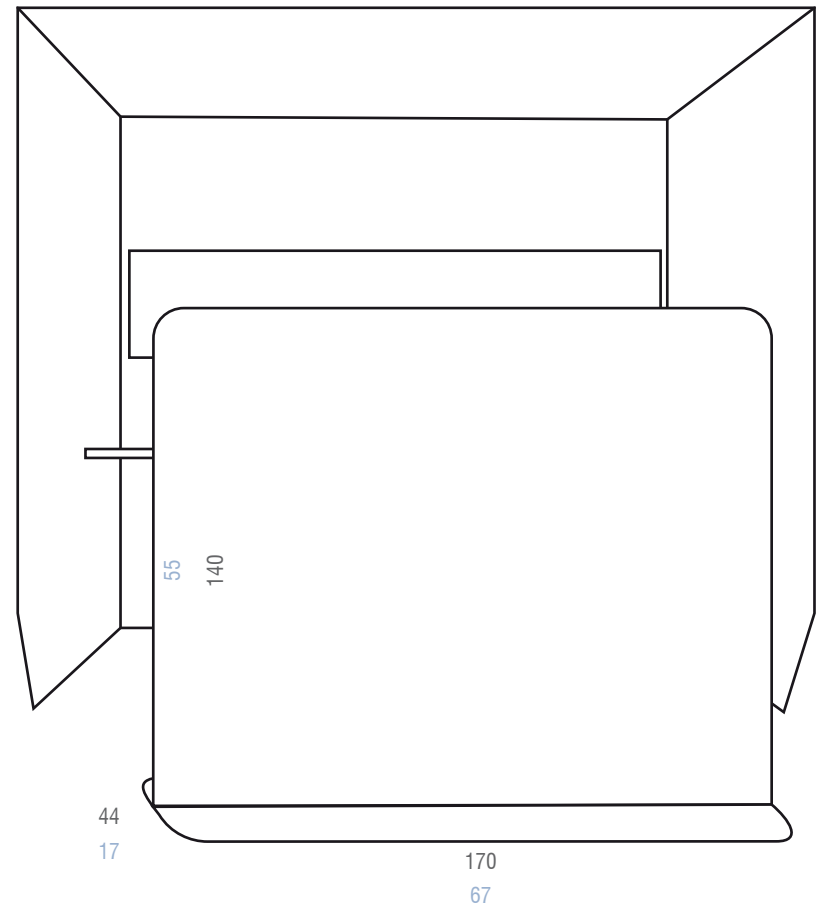

BUZZI BOOTH

120 x 129 x 215 cm | Single Screen 44 x 75 x 140 cm

47 x 51 x 85 inch | Single Screen 17 x 30 x 55 inch

•BUZZI
SPACE

BUZZIBOOTH SIDE BY SIDE

120 x 240 x 215 cm | Double Screen 44 x 170 x 140 cm

47 x 94 x 85 inch | Double Screen 17 x 67 x 55 inch

•BUZZI
SPACE

BUZZIFABRIC 70% RECYCLED WOOL | 25% RECYCLED POLYACRYL | 5% OTHER RECYCLED FABRICS

Naturel 1

Beige 1037

Kiesel 7

Taupe 1008

Rust 29