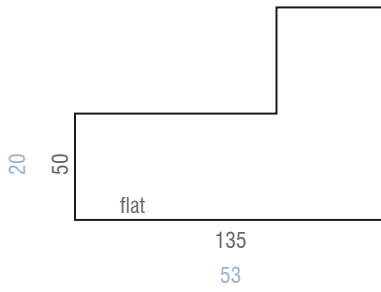

BUZZICUBE 3D

cm
inch

•BUZZI
SPACE

BUZZICUBE 3D

cm
inch

•BUZZI
SPACE

BUZZIFABRIC 70% RECYCLED WOOL | 25% RECYCLED POLYACRYL | 5% OTHER RECYCLED FABRICS

Naturel 1