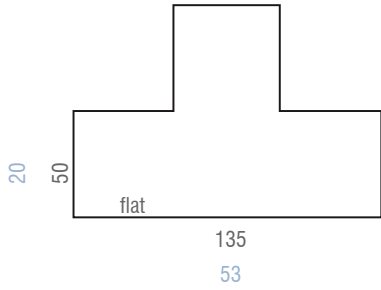

BUZZICUBE 3D

cm
inch

•BUZZI
SPACE

BUZZICUBE 3D

cm
inch

•BUZZI
SPACE

BUZZIFABRIC 70% RECYCLED WOOL | 25% RECYCLED POLYACRYL | 5% OTHER RECYCLED FABRICS

Naturel 1