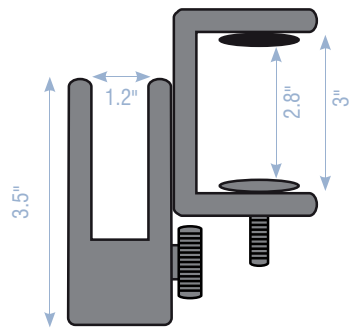

BUZZIFIX TWIN

**BUZZI
SPACE**

this drawing is not binding