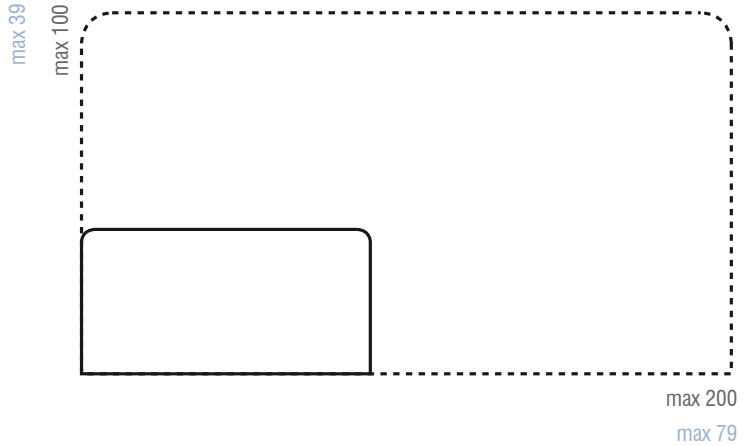

BUZZIDESK

minimum 40 x 80 cm, maximum 100 x 200 cm | round or straight corners
minimum 31.5 x 15.75, maximum 39 x 79 inch | round or straight corners

BUZZIFIX L

see user instructions on website for more info

BUZZIFIX XL

BUZZIFIX TWIN

**BUZZI
SPACE**

this drawing is not binding

BUZZIFELT 100% RECYCL P.E.T. FELT

Lime 64

Orange 66

Red 59