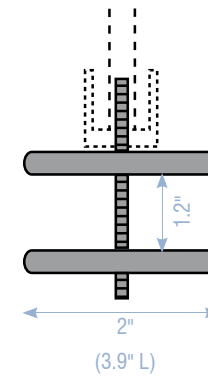

BUZZIFIX TWIN

**BUZZI
SPACE**

this drawing is not binding