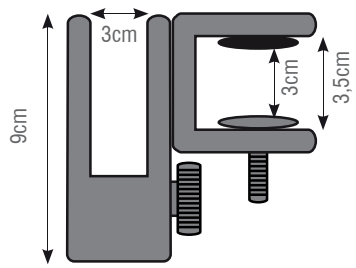

BUZZIDESK

minimum 40 x 80 cm, maximum 100 x 200 cm | round or straight corners
minimum 31.5 x 15.75, maximum 39 x 79 inch | round or straight corners

BUZZIFIX L

see user instructions on website for more info