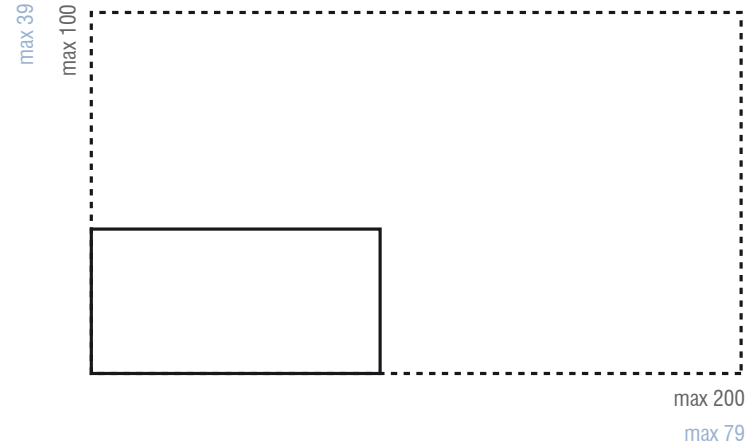

BUZZIDESK

minimum 40 x 80 cm, maximum 100 x 200 cm | round or straight corners
minimum 31.5 x 15.75, maximum 39 x 79 inch | round or straight corners

BUZZIFIX L

see user instructions on website for more info