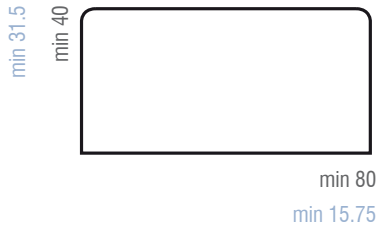

BUZZIDESK

minimum 40 x 80 cm, maximum 100 x 200 cm | round or straight corners
minimum 31.5 x 15.75, maximum 39 x 79 inch | round or straight corners

BUZZIFIX L

see user instructions on website for more info