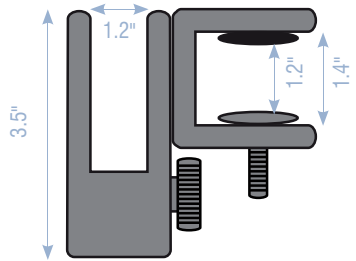

BUZZIFIX TWIN

**BUZZI
SPACE**

this drawing is not binding