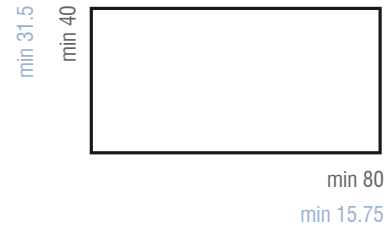

BUZZIDESK

minimum 40 x 80 cm, maximum 100 x 200 cm | round or straight corners
minimum 31.5 x 15.75, maximum 39 x 79 inch | round or straight corners

BUZZIFIX L

see user instructions on website for more info