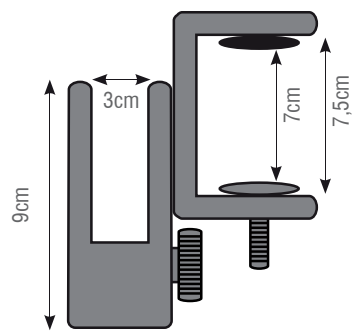

BUZZIFIX XL