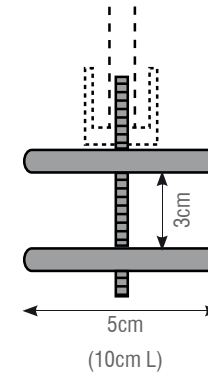

BUZZIFIX TWIN

**BUZZI
SPACE**

this drawing is not binding