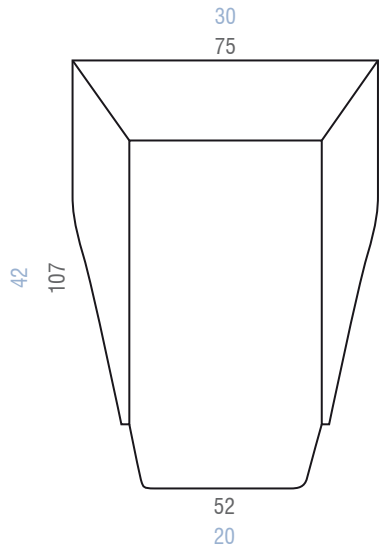

BUZZIHOOD

71 x 75 x 107 cm

28 x 30 x 42 inch

•BUZZI
SPACE

BUZZIFABRIC 70% RECYCLED WOOL | 25% RECYCLED POLYACRYL | 5% OTHER RECYCLED FABRICS

Naturel 1

Beige 1037

Kiesel 7