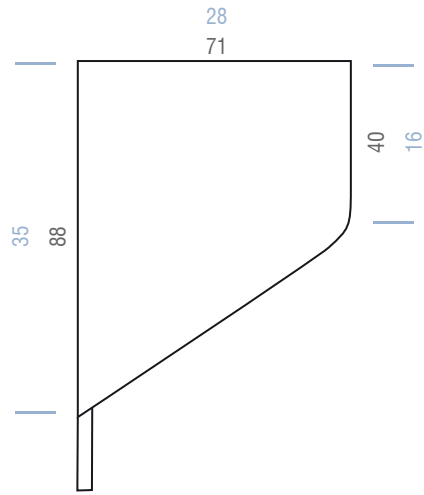

BUZZIHOOD

71 x 75 x 107 cm

28 x 30 x 42 inch

•BUZZI
SPACE

BUZZIFABRIC 70% RECYCLED WOOL | 25% RECYCLED POLYACRYL | 5% OTHER RECYCLED FABRICS

Naturel 1

Beige 1037

Kiesel 7