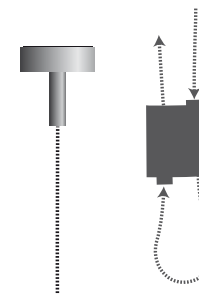

Ceiling Magnet

**•BUZZI
SPACE**