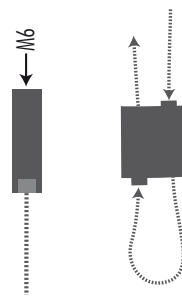

BUZZILAND

thickness 5,5 cm

thickness 3.2 inch

3D

flat

BUZZIPOD FIXING SYSTEM

see user instructions on website for more info

Wall