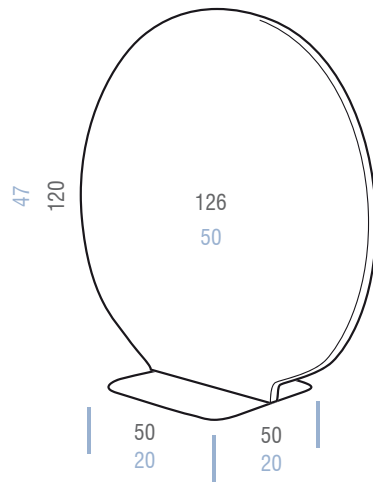

BUZZIPLANTS

cm

inch

STANDING: INCL. FOOT

Doldi

Mobi

Surf

CUSTOMMADE: ANY SHAPE