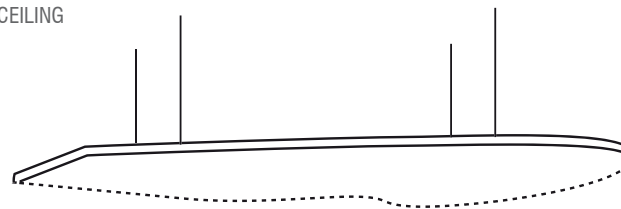

BUZZIPLANTS

cm

inch

STANDING: INCL. FOOT

Mobi

CEILING

•BUZZI
SPACE