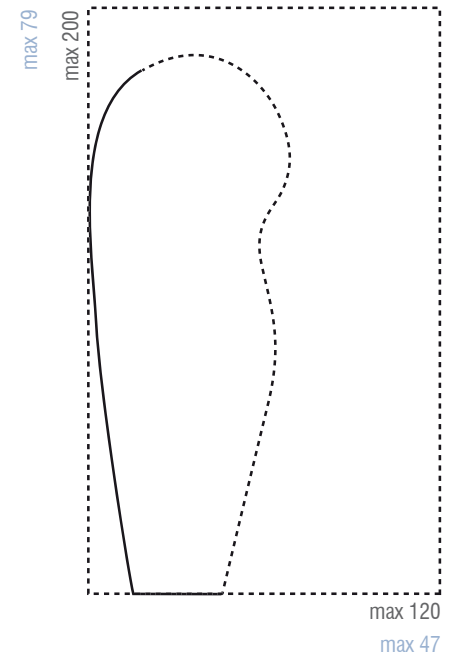

BUZZIPLANTS

cm

inch

STANDING: INCL. FOOT

Doldi

Mobi

Surf

CUSTOMMADE: ANY SHAPE