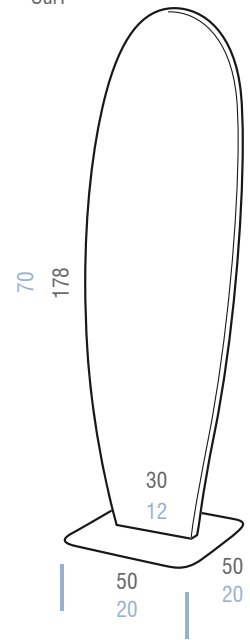

BUZZIPLANTS

cm

inch

STANDING: INCL. FOOT

Doldi

Mobi

Surf

CUSTOMMADE: ANY SHAPE