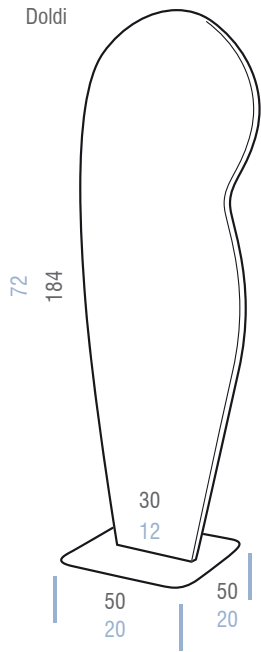

BUZZIPLANTS

cm

inch

STANDING: INCL. FOOT

Doldi

Mobi

Surf

CUSTOMMADE: ANY SHAPE