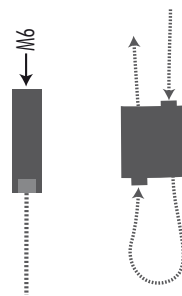

BUZZIPOD

thickness 5,5 cm
thickness 3.2 inch

ribbed - narrow

ribbed - wide

flat

BUZZIPOD FIXING SYSTEM

see user instructions on website for more info

Wall