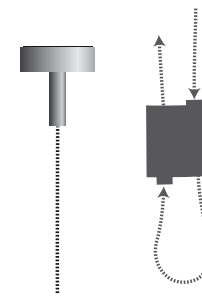

Ceiling Magnet

**BUZZI
SPACE**