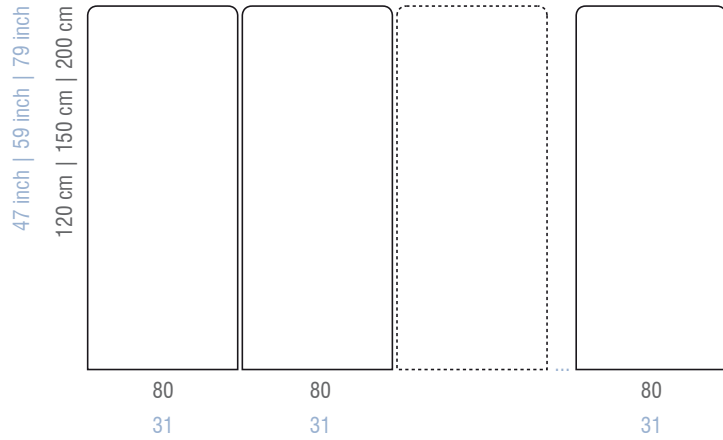

BUZZISCREEN

H: 120 cm | 150 cm | 200 cm

H: 47 inch | 59 inch | 79 inch

**BUZZI
SPACE**

BUZZIFELT 100% RECYCL. P.E.T. FELT

Lime 64

Orange 66

Red 59