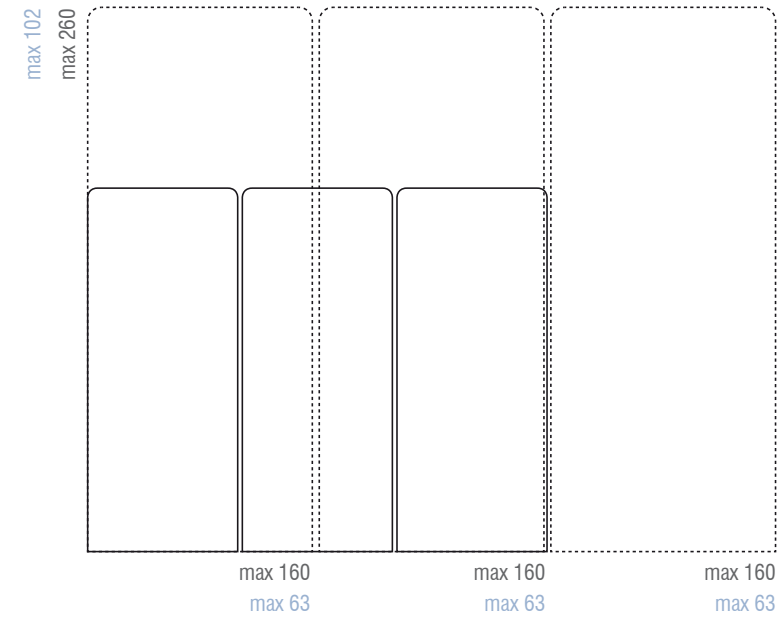

BUZZISCREEN

H: 120 cm | 150 cm | 200 cm

H: 47 inch | 59 inch | 79 inch

**BUZZI
SPACE**

BUZZIFELT 100% RECYCL. P.E.T. FELT

Lime 64

Orange 66

Red 59

Pink 65

LightBlue 60

StoneGrey 67

Anthracite 68

OffWhite 63

EcoBrown 58

Curry 61