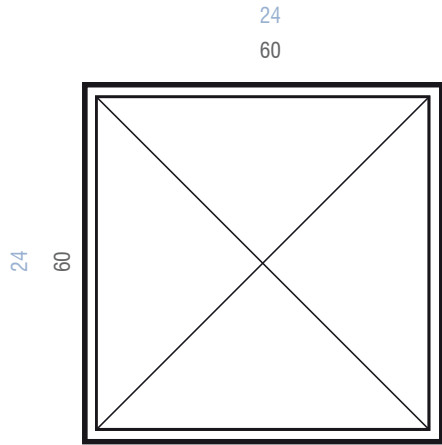

BUZZISKIN 3D TILE

60 x 60 cm | 80 x 40 cm

24 x 24 inch | 31.5 x 15.75 inch

BuzziSkin Tile 3D Square, 1

BuzziSkin Tile 3D Square, 4

BuzziSkin Tile 3D Metro

BuzziSkin Tile 3D Square, 25

BuzziSkin Tile 3D Rib