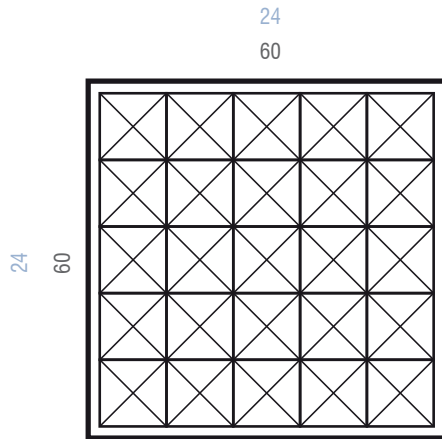

BUZZISKIN 3D TILE

60 x 60 cm | 80 x 40 cm

24 x 24 inch | 31.5 x 15.75 inch

BuzziSkin Tile 3D Square, 1

BuzziSkin Tile 3D Square, 4

BuzziSkin Tile 3D Metro

BuzziSkin Tile 3D Square, 25

BuzziSkin Tile 3D Rib