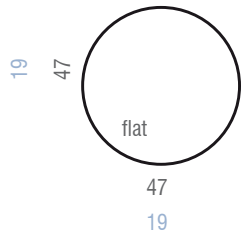

BUZZISpot 3D

cm
inch

•BUZZI
SPACE

BUZZIFABRIC 70% RECYCLED WOOL | 25% RECYCLED POLYACRYL | 5% OTHER RECYCLED FABRICS

Naturel 1

Beige 1037

Kiesel 7

Taupe 1008