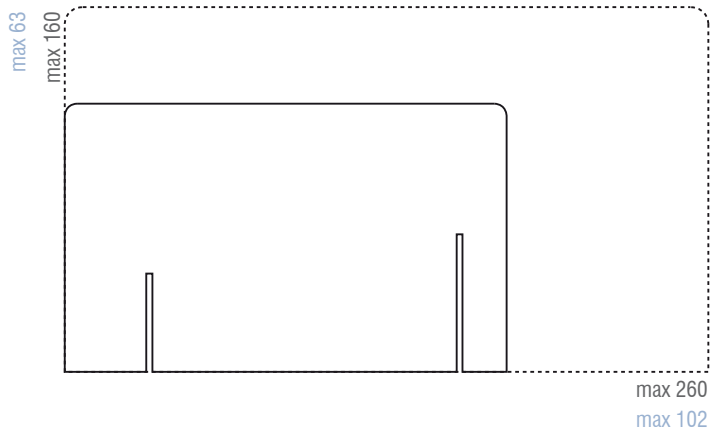

BUZZIZONE

206 x 108 x 125 cm, 25 kg

81 x 43 x 49 inch, 881.85 oz

•BUZZI
SPACE

BUZZIFELT 100% RECYCL. P.E.T. FELT

Lime 64

Orange 66

Red 59