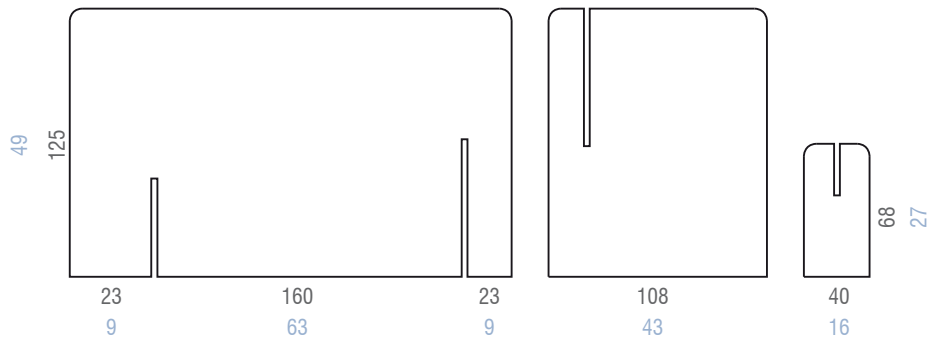

BUZZIZONE

206 x 108 x 125 cm, 25 kg

81 x 43 x 49 inch, 881.85 oz

•BUZZI
SPACE

BUZZIFELT 100% RECYCL. P.E.T. FELT

Lime 64

Orange 66

Red 59